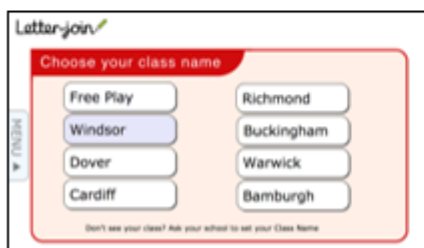

Choose a Classroom

Once logged-in, choose your child's classroom and you can use Letter-join's resources and fun activities to reinforce the handwriting we teach at school. You can trace over the letters and words and play the games on your tablet.

We are limited to the number of users who can log in to this account, so please do not share these log-in details.

Headteacher: Mrs J Simpkins, B.Ed NPQH

Adopted charity
for the Year